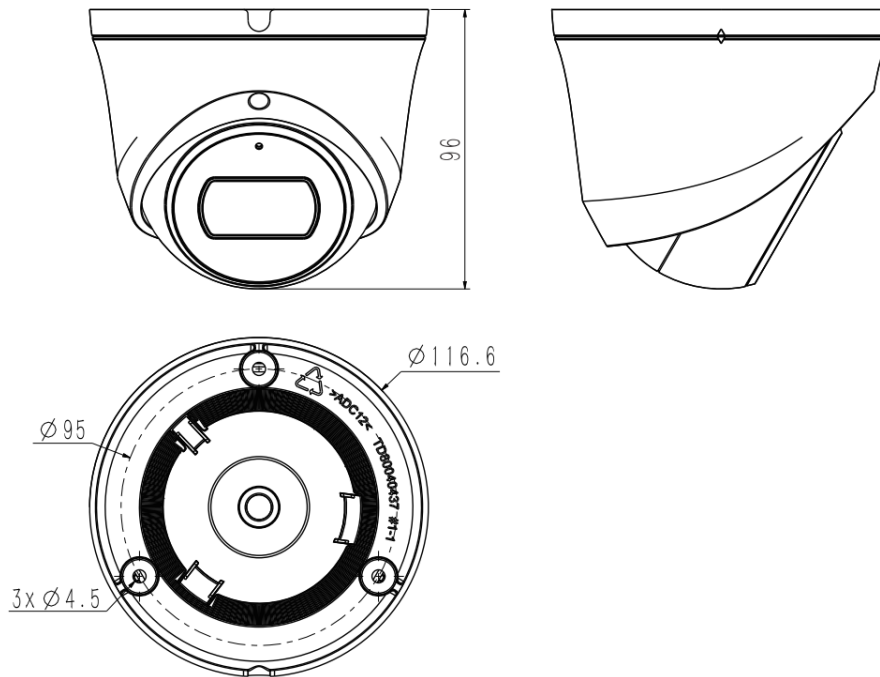

Tiandy Technologies Co.,Ltd.

Email: sales@tiandy.com

Tel: +86-22-58596065

Website: en.tiandy.com

Fax: +86-22-58596048

SPECIFICATIONS

Camera	
Image Sensor	1/2.8"CMOS
Min. Illumination	Color:0.002Lux@(F1.6,AGC ON),B/W:0Lux with IR
Shutter Time	1s-1/100000s
Day&Night	IR-cut filter with auto switch (ICR)
WDR	120dB
S/N	>42dB
Angle Adjustment	0-340°;0-75°;0-360°
Lens	
Lens Type	Fixed
Focal Length	2.8mm
Lens Mount	M12
Aperture Range	F1.6,Fixed
Field of View	100.6°(H);56.5°(V);115.4°(D)
DORI Distance	Detect:38.6m Observe:15.3m Recognize:7.7m Identify:3.8m
Illuminator	
IR LEDs	2
IR Distance	30m
Wavelength	850nm
White LEDs	2
Whitelight Distance	15m
Compression Standard	
Video Compression	S+265/H.265/H.264B/H.264M/H.264H
Video Bit Rate	32k-6Mbps
Audio Compression	G.711A/G.711U/ADPCM_D
Audio Sampling Rate	8kHz/32kHz/48kHz

Tiandy

Image	
Max. Resolution	1920x1080@30fps
Main Stream	PAL: 25fps(1920x1080,1280x720,640x480,704x576) NTSC: 30fps(1920x1080,1280x720,640x480,704x480)
Sub Stream	PAL:25fps(704x576,704x288,640x360,352x288) NTSC:30fps(704x480,704x240,640x360,352x240)
Third Stream	N/A
BLC	Yes
HLC	Yes
AGC	Yes
3D DNR	Yes
White Balance	Auto/Semi-auto/Manual/Sunny/Natural light/Warm light/Sodium lamp/Incandescent lamp/Locked white balance
ROI	8 regions
Corridor mode	N/A
EIS	N/A
OSD	1region;16*16/32*32/48*48
Picture Overlay	N/A
Privacy Mask	4 regions
Defog	Yes
Feature	
Alarm Trigger	Motion Detection;Mask Alarm;Disk Full;Disk R/W Error;IP Address Conflict
Linkage Method	trigger warmlight;trigger recording;trigger capture;notify surveillance center
Video Analytics	Tripwire;Perimeter

DIMENSIONS (Unit: mm)

ACCESSORIES

A36

TC-P54BM SpecV5

A29