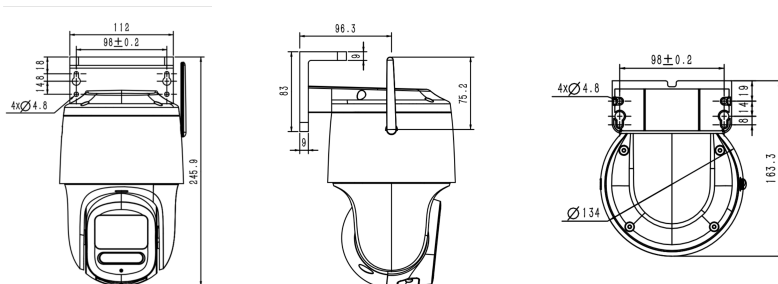

Tiandy

TC-H334S Spec: I5W/C/WIFI/4mm/V4.1

DIMENSIONS

DISTRIBUTED BY

Tiandy Technologies Co.,Ltd.

Email: sales@tiandy.com
Website: en.tiandy.com

Tel: +86-22-58596178
Fax: +86-22-58596048